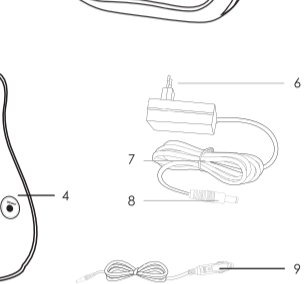

Introduction

Package Contents

Product Diagram