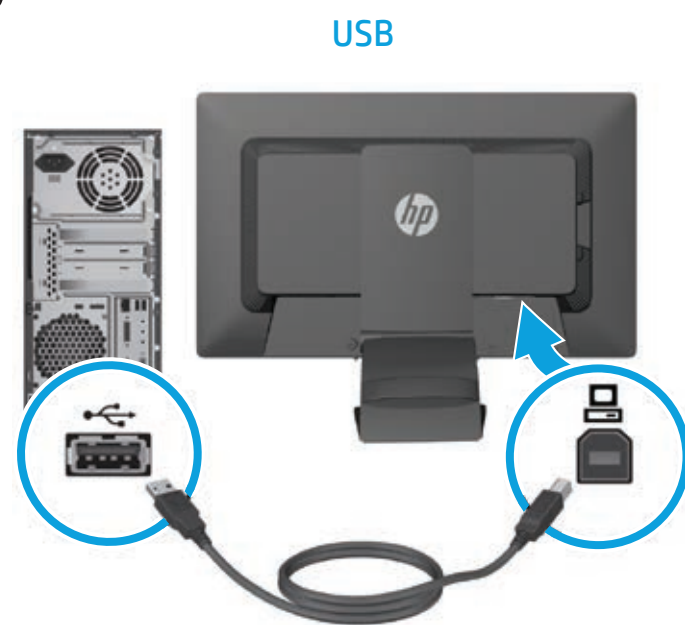

Quick Setup

Optimum Resolution 50.8 cm/20-in: 1600 x 900 @ 60 Hz

Optimum Resolution 54.6 cm/21.5-in, 58.4 cm/23-in, 68.6 cm/27-in: 1920 x 1080 @ 60 Hz

Optimum Resolution 61 cm/24-in: 1920 x 1200 @ 60 Hz

1

2

3

4

5

6

714156-B25

Copyright © 2014 Hewlett-Packard Development Company, L.P.
Fifth Edition June 2014
The information contained herein is subject to change without notice.
Printed in xxxxx