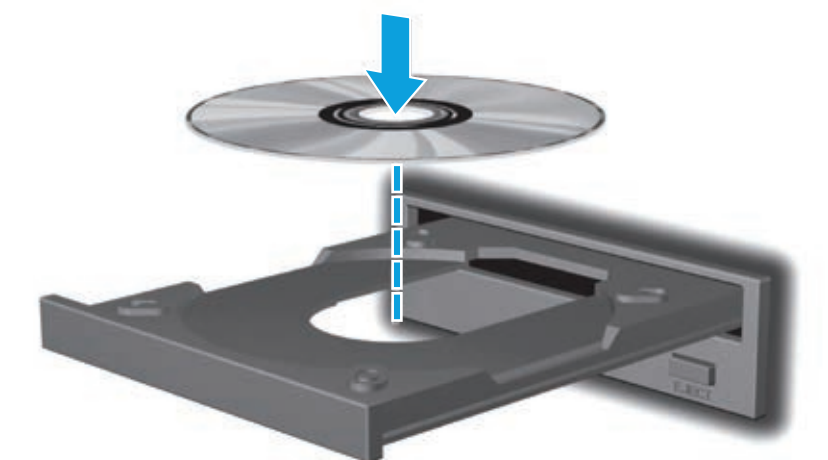

Quick Setup

Optimum Resolution 50.8 cm/20-in: 1600 x 900 @ 60 Hz

Optimum Resolution 54.6 cm/21.5-in, 58.4 cm/23-in, 68.6 cm/27-in: 1920 x 1080 @ 60 Hz

Optimum Resolution 61 cm/24-in: 1920 x 1200 @ 60 Hz

1

2

3

4

5

6

714156-B25

Copyright © 2014 Hewlett-Packard Development Company, L.P.
Fifth Edition June 2014
The information contained herein is subject to change without notice.
Printed in xxxxx