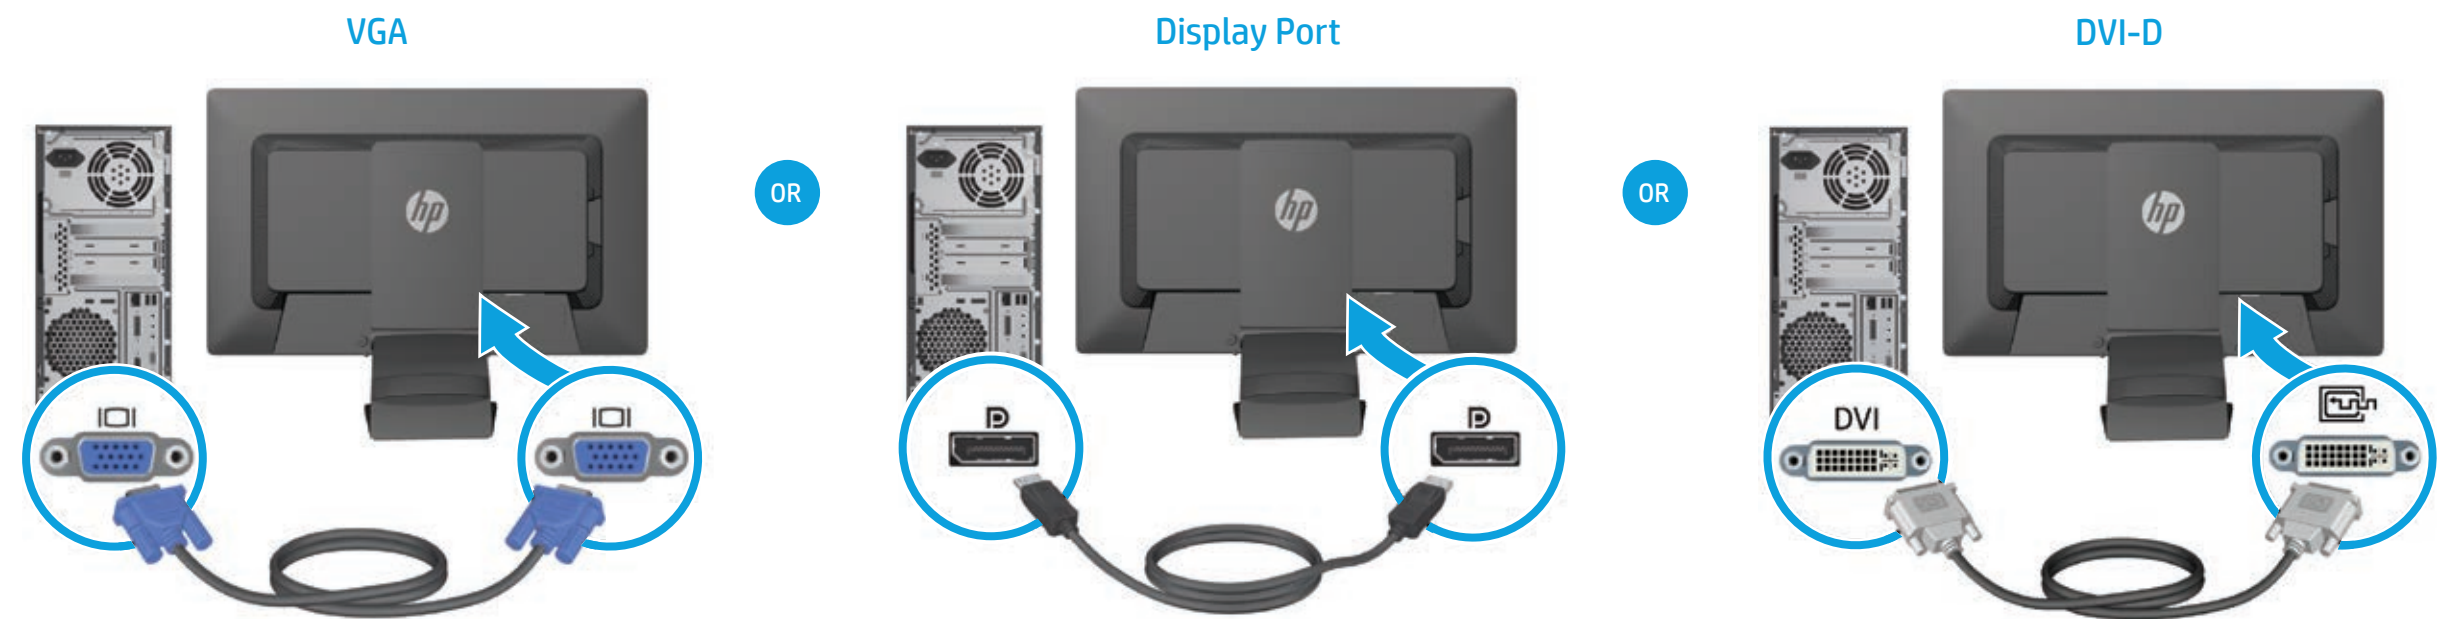

Quick Setup

Optimum Resolution 50.8 cm/20-in: 1600 x 900 @ 60 Hz

Optimum Resolution 54.6 cm/21.5-in, 58.4 cm/23-in, 68.6 cm/27-in: 1920 x 1080 @ 60 Hz

Optimum Resolution 61 cm/24-in: 1920 x 1200 @ 60 Hz

1

2

3

4

5

6

714156-B25

Copyright © 2014 Hewlett-Packard Development Company, L.P.
Fifth Edition June 2014
The information contained herein is subject to change without notice.
Printed in xxxxx